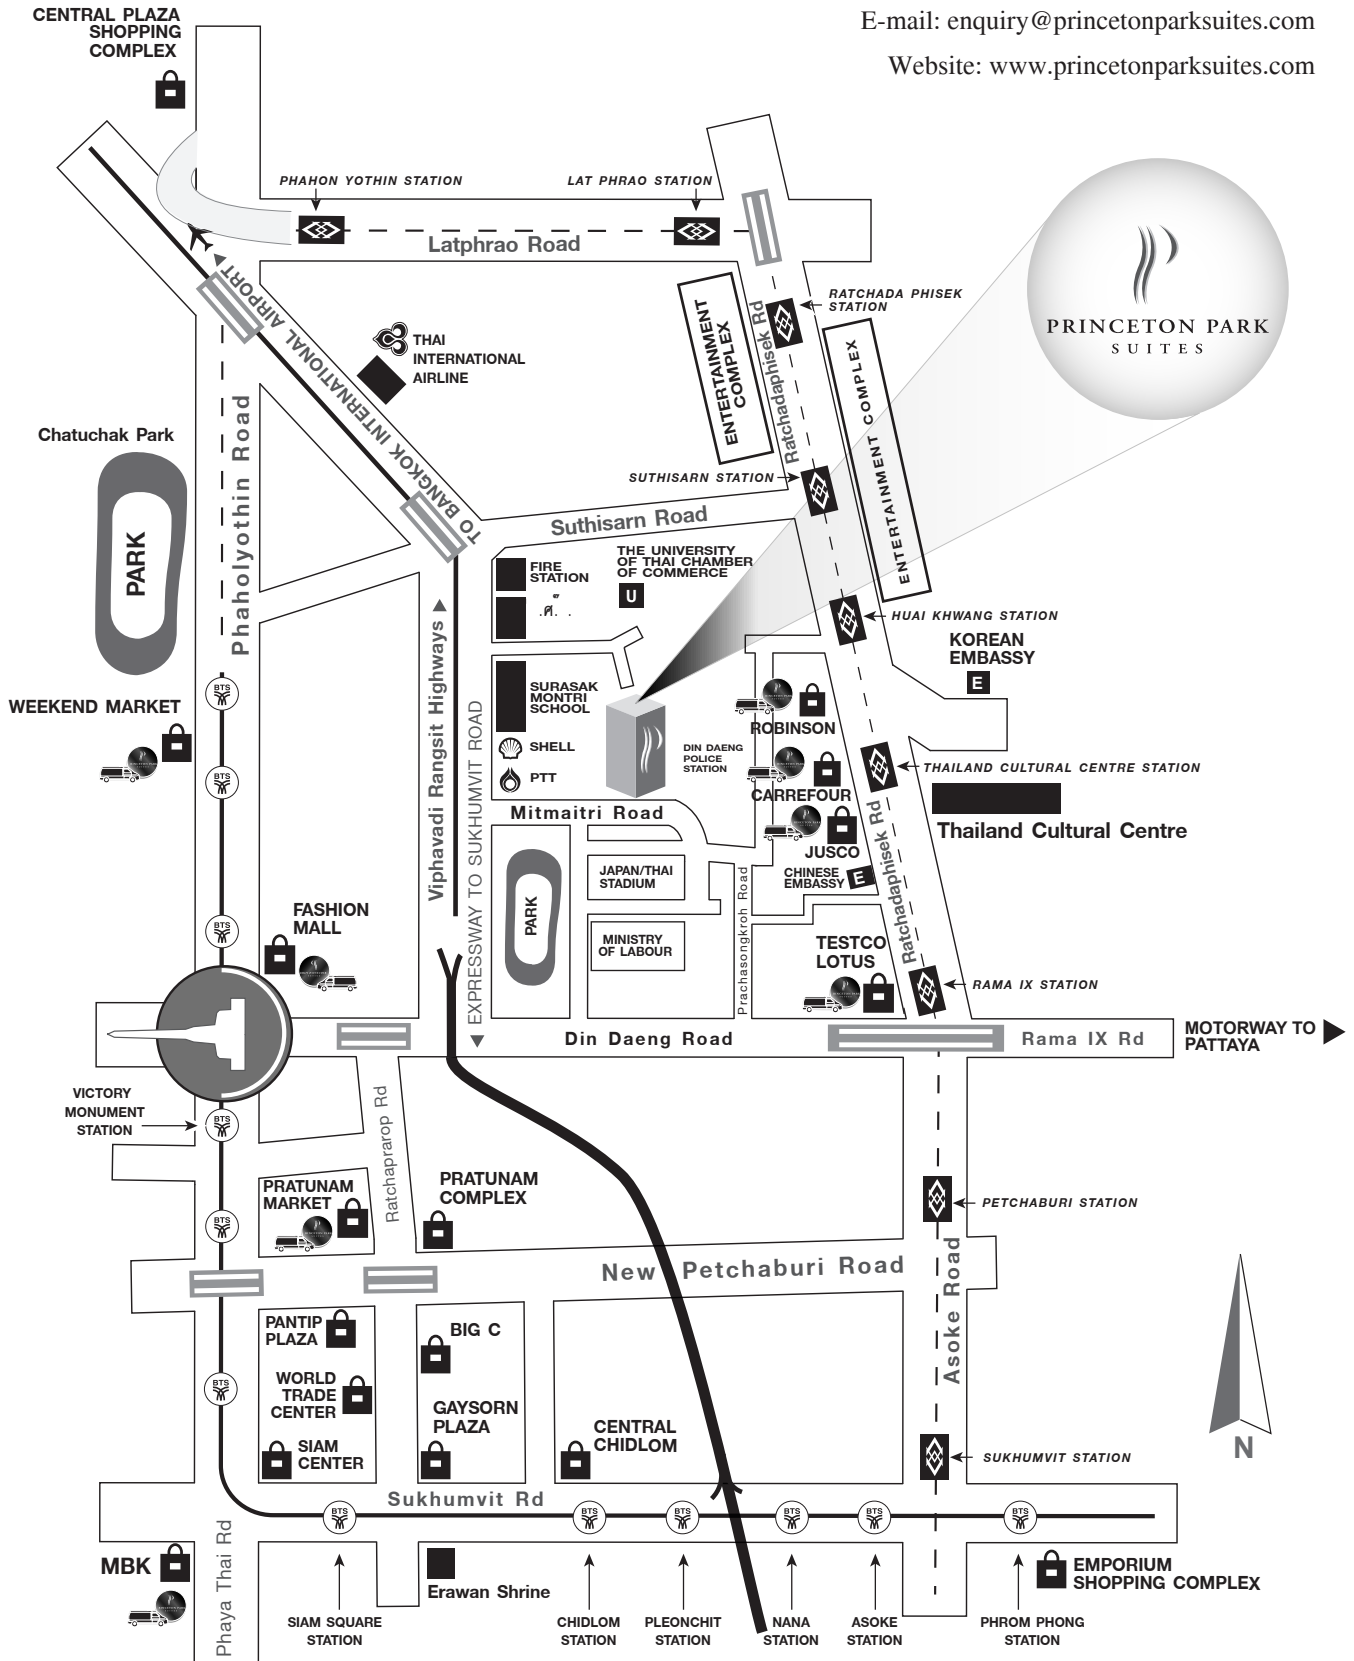

PRINCETON PARK SUITES

No.3 Mitmaitri Road, Din Daeng District, Bangkok 10400

Tel: (662) 617 4600 Fax: (662) 630 4280

E-mail: enquiry@princetonparksuites.com

Website: www.princetonparksuites.com

SHOPPING CENTER	BTS SKY TRAIN	E EMBASSY	EXPRESSWAY TO SUKHUMVIT
SHUTTLE SERVICE	SUBWAY STATION	P POLICE STATION	BANGKOK INTERNATIONAL AIRPORT
		U UNIVERSITY	VIPHAWADI RANGSIT HIGHWAYS